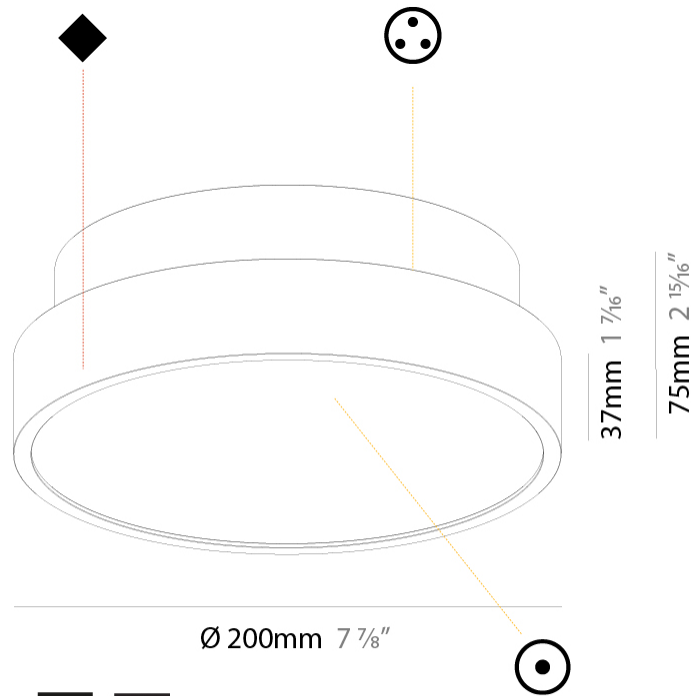

GENERAL

Series: Sign Diva
Subseries: Sign Diva
Partner: Prolicht
Division: Architectural
Installation: Surface
Product Type: Ceiling Surface
Mounting Location: Ceiling
Light Distribution: Direct / Indirect

PHYSICAL

Shape: Round
Diameter (mm): 200
Diameter (in): 7 7/8
Height (mm): 75
Height (in): 2 15/16
Weight (kg): 1.12
Weight (lbs): 2.469

Diffuser: Direct - PMMA - Opal/Micro-Prism/Sparkling Secret/Vintage Industrial with Shine Ring / Indirect - White/Yellow/Orange/Red/Blue/Green

Fixture Finish: SSR / BKV / CWI / CRY / HAB / UFT / ITA / RUA / FTG / MYG / LOD / PUS / FRO / FUP / KIA / POP / BLS / SPG / MEY / GOH / CHC / COM / ABZ / JAG / OBR / MOS / ROR

Fixture Material: PMMA / Extruded Aluminum / Steel

ELECTRICAL

Lamp Type: LED (Zhaga Standard)
Input Wattage (W): 12.1
Total Output Wattage (W): 11
Dimming: Tri-Mode (Non-Dimming and Phase Dimming (120Vac only) and 0-10V Dimming)
Driver Included: Yes
Driver Location: Integrated
Driver Type: Constant Current - Universal
Driver Class: Class 2
Input Voltage (V): 120 - 277
Constant Current (MA): 350

LED

Color Temperature (°K): 3000 / 3500 / 4000
Max. Delivered Lumen (lm): 1100 / 1117 / 1140
CRI: >90 CRI
Lamp Life (hrs): 50000

OPTICAL

RATINGS AND CERTIFICATIONS

Certified By: Certified for North American Standards
IP rating: IP20

PROJECT
TYPE
SPECIFIER
QUANTITY
DATE