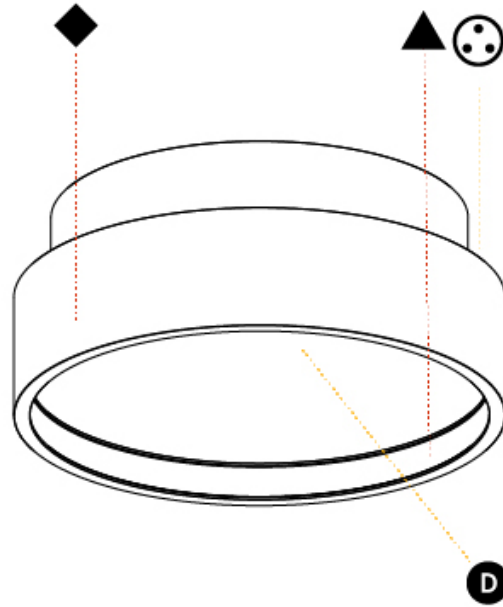

SIGN DIVA SURFACE

A3D085-

PROJECT

TYPE

SPECIFIER

QUANTITY

DATE